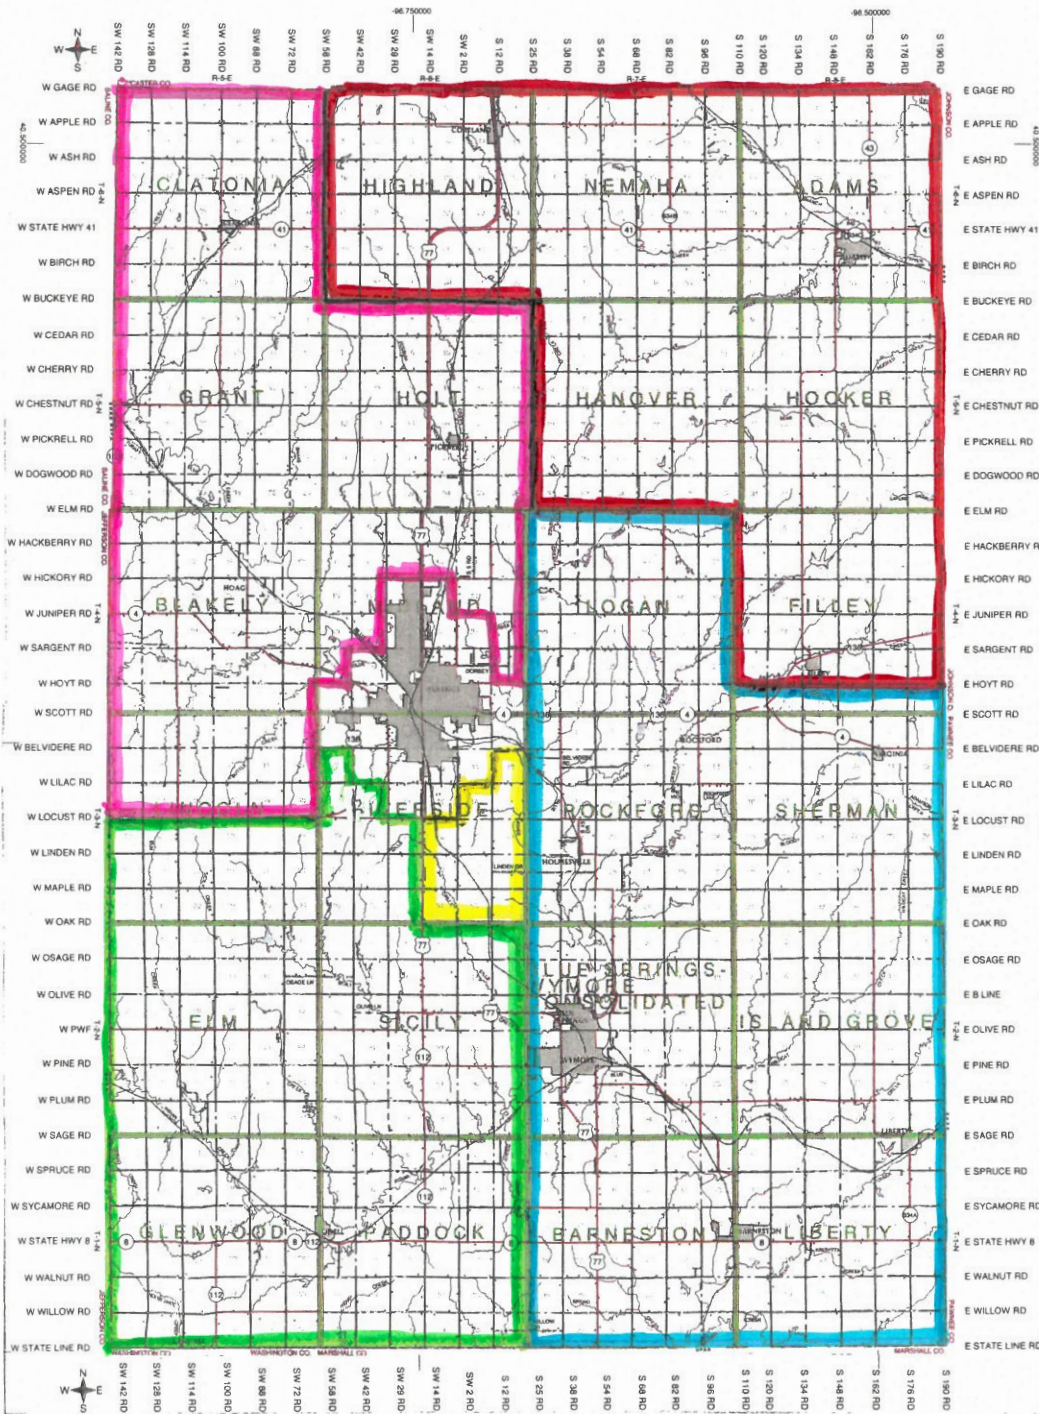

County Supervisor Districts in Rural Gage County

COUNTY MAP

(See Separate Map for Supervisor Districts in the City of Beatrice)

Supervisor Districts only in the City of Beatrice:

- Suprv Dist 4 covers Beatrice Ward 2
- Suprv Dist 5 covers Beatrice Ward 4

District 1	Eddie Dorn
District 2	Emily Haxby
District 3	Erich Tiemann
District 6	Don Schuller
District 7	Terry Jurgens

Supervisor Dist 2 also covers part of Ward 3 in Beatrice

Supervisor Dist 3 also covers Ward 1 in Beatrice

Supervisor Dist 7 also covers part of Ward 3 in Beatrice